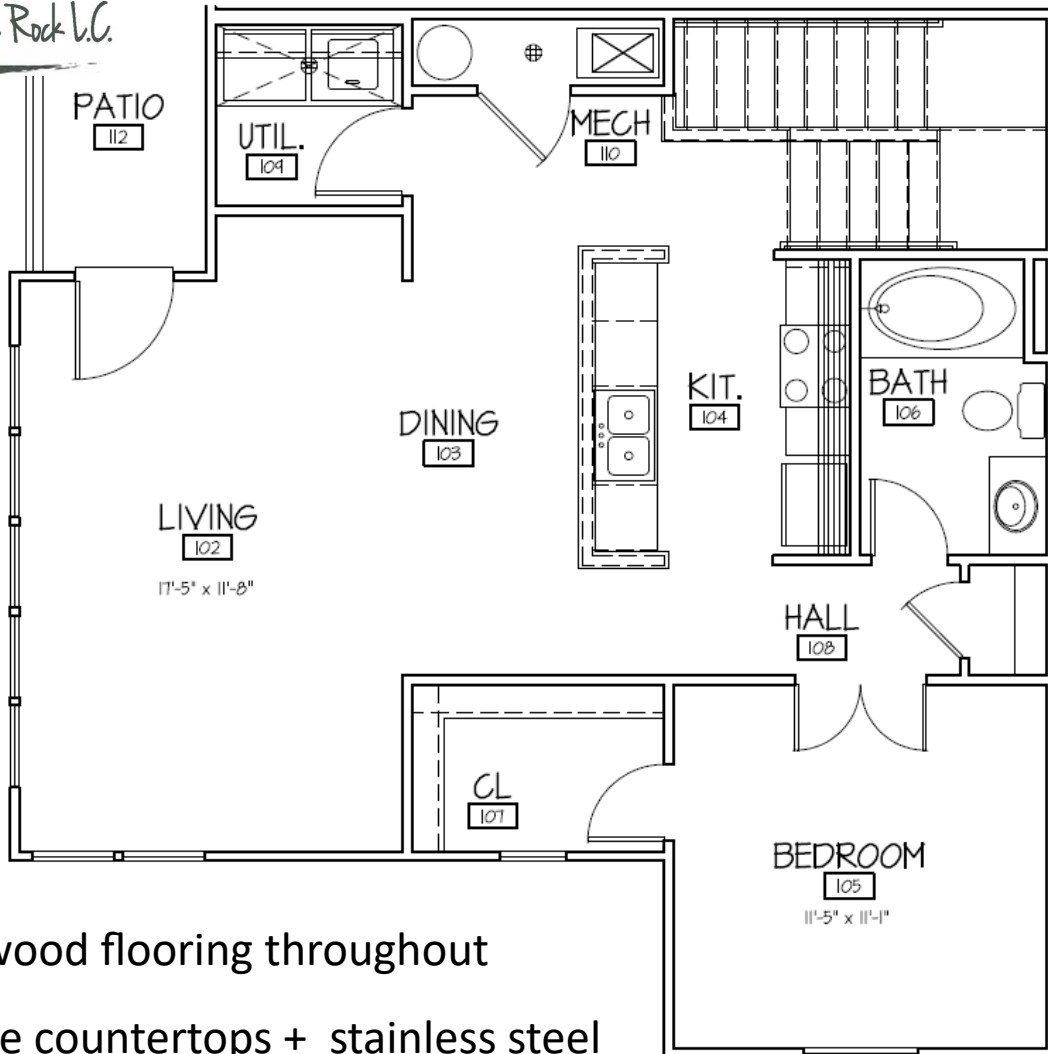

LAKE ESTATES
apartments

The Tahoe

1 bed / 1 bath

Attached Garage Included

- ◆ Faux wood flooring throughout
- ◆ Granite countertops + stainless steel appliances
- ◆ Washer & dryer included
- ◆ Extra storage under the stairs
- ◆ Private Balcony
- ◆ An abundance of natural light