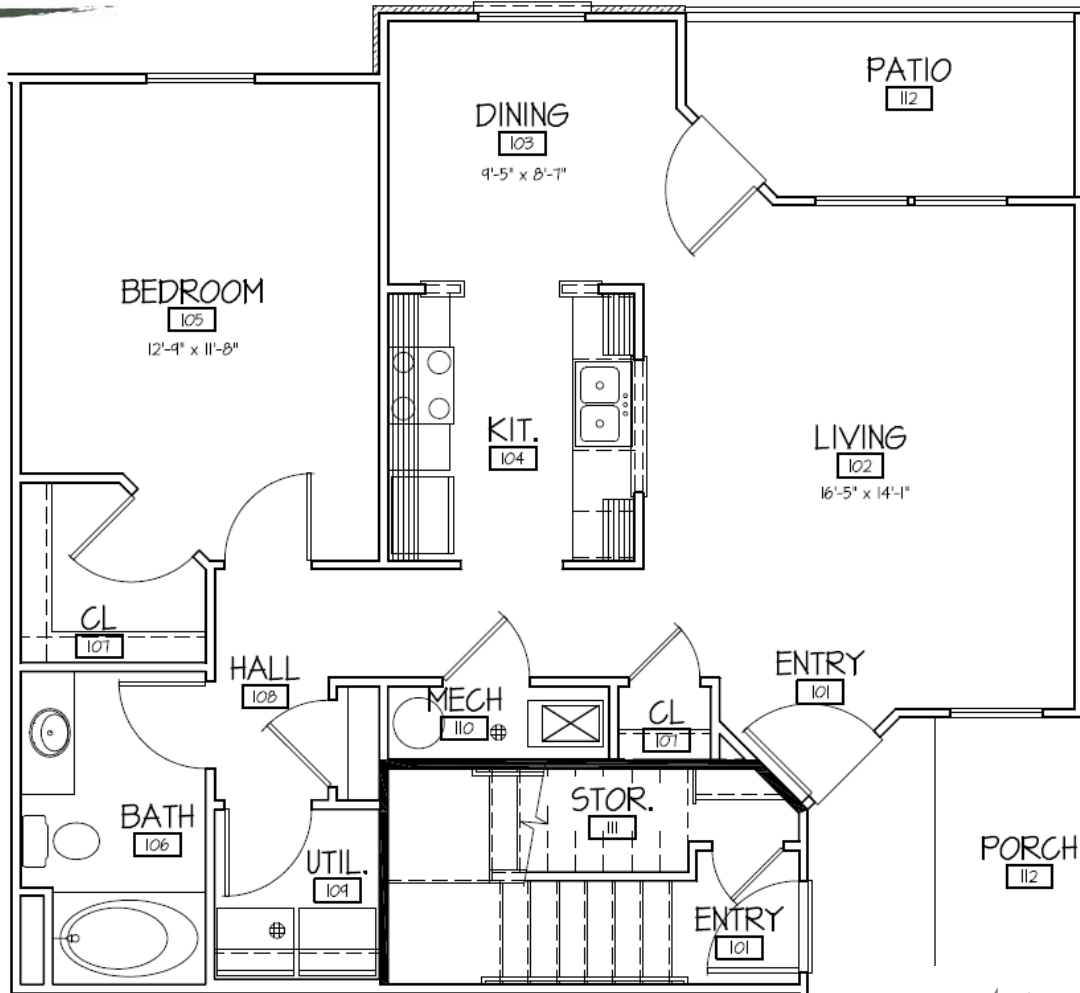

LAKE ESTATES
apartments

The Powell

1 bed / 1 bath

Garages available for
select units

841 sf

Lower Level

- ◆ Faux wood flooring throughout
- ◆ Private Patio
- ◆ Granite countertops + stainless steel appliances
- ◆ Dedicated dining room
- ◆ Washer & dryer included