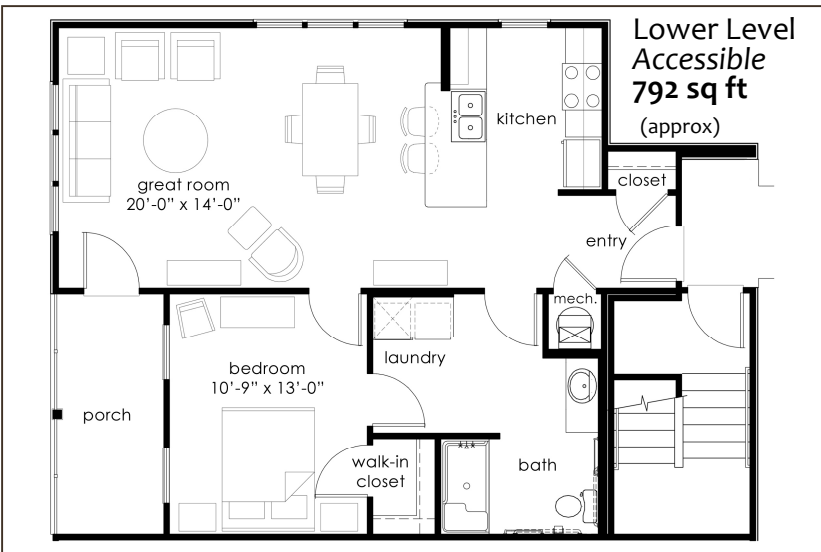

# One Bedroom

# The Clover

This wonderful one-bedroom luxury apartment comes in three options, Lower Level, Lower Level Accessible, and Upper Level. It has many great qualities including an open floor plan, plenty of storage, a back porch or balcony and a conveniently placed laundry room.

## The Clover Floor plan Amenities:

- Open living
- Lower & Upper units available
- Laundry room off of bedroom for convenience
- Lower Levels with beautiful Durable Faux Hardwood floors
- Private porch or balcony
- Large Walk-in Closet
- Porcelain tile in Kitchen, bath and laundry
- Ceiling Fans in living room and bedroom
- Many windows for natural light