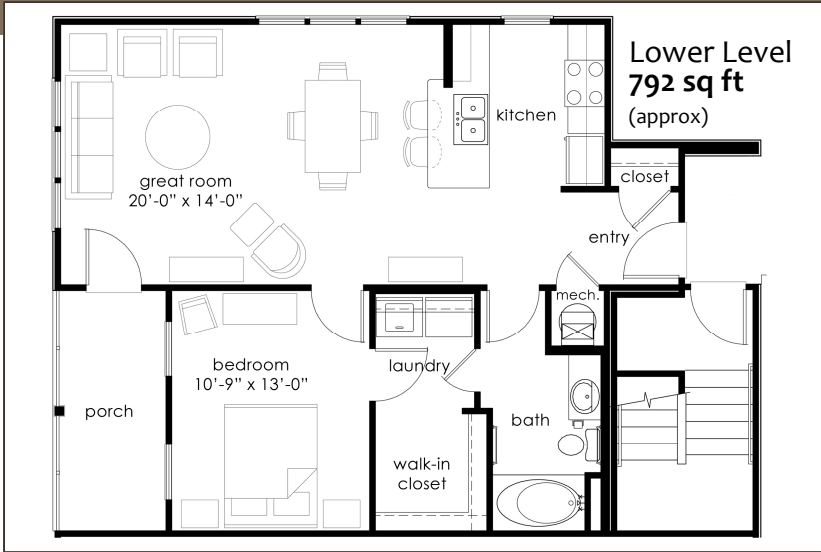

# One Bedroom

# The Clover

This wonderful one-bedroom luxury apartment comes in three options, Lower Level, Lower Level Accessible, and Upper Level. It has many great qualities including an open floor plan, plenty of storage, a back porch or balcony and a conveniently placed laundry room.

## The Clover Floor plan Amenities:

- Open living
- Lower & Upper units available
- Laundry room off of bedroom for convenience
- Lower Levels with beautiful Durable Faux Hardwood floors
- Private porch or balcony
- Large Walk-in Closet
- Porcelain tile in Kitchen, bath and laundry
- Ceiling Fans in living room and bedroom
- Many windows for natural light