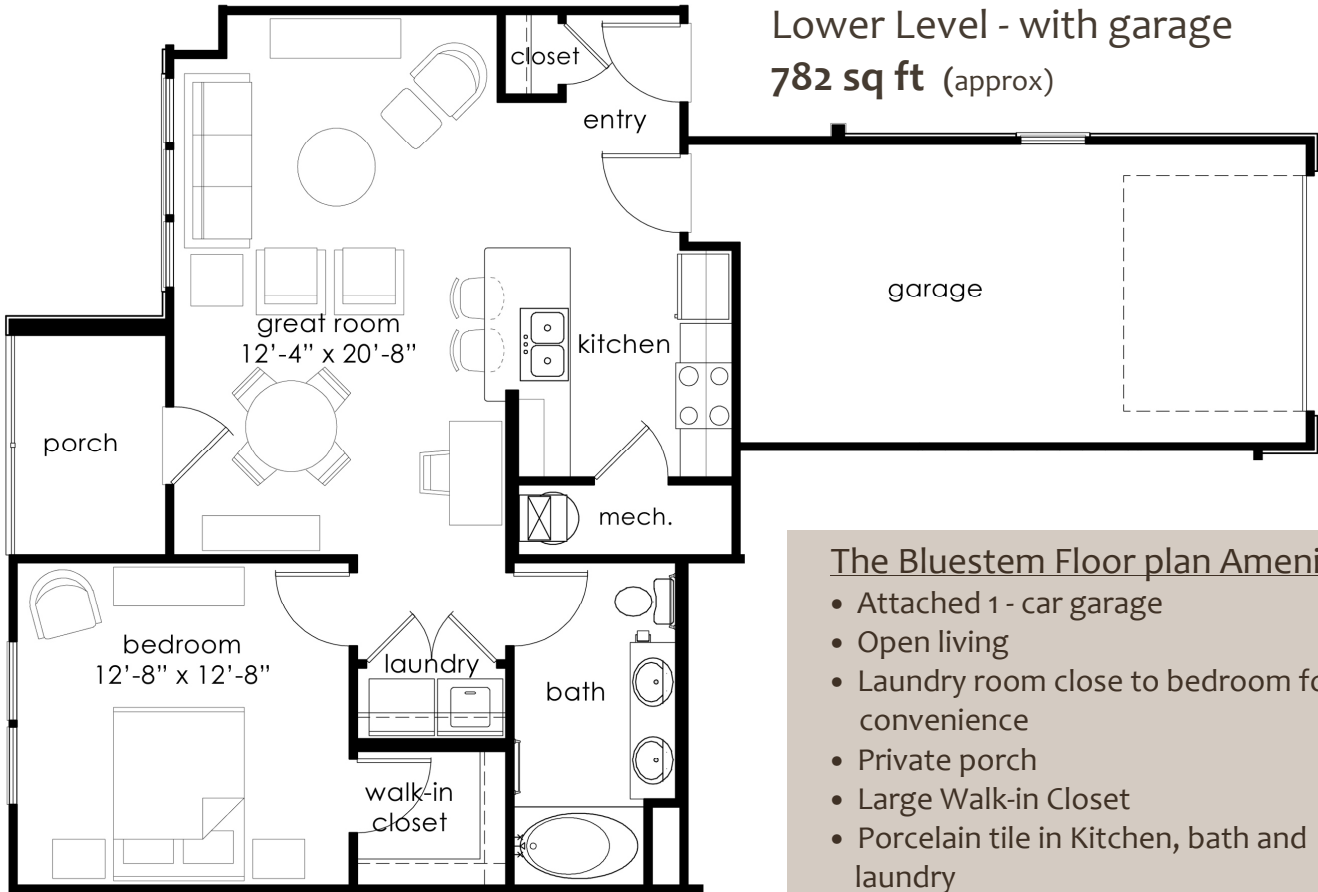

# One Bedroom

# The Bluestem

Lower Level - with garage  
782 sq ft (approx)

### The Bluestem Floor plan Amenities:

- Attached 1 - car garage
- Open living
- Laundry room close to bedroom for convenience
- Private porch
- Large Walk-in Closet
- Porcelain tile in Kitchen, bath and laundry
- Ceiling Fans in living room and bedroom
- Many windows for natural light

This delightful one-bedroom luxury apartment comes with an attached garage. It also has many other great qualities including an open floor plan, plenty of storage, a back porch and a conveniently placed laundry room.