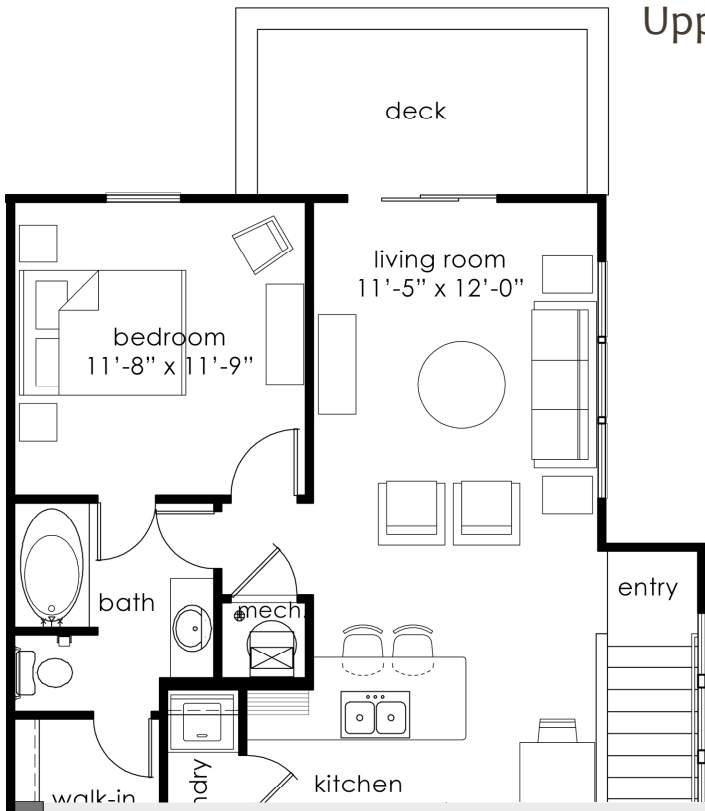

One Bedroom

The Juniper

Upper Level - above the clubhouse 777sq ft (approx)

This charming one-bedroom luxury apartment is located just above the clubhouse. It has many great qualities including an open floor plan, plenty of storage, a back porch and a conveniently placed laundry room.

West Field Place Amenities:

- On-site Pool
- On-site Fitness Center
- Clubhouse
- All-Electric
- Washers & dryers in each unit

The Juniper Floor plan Amenities:

- Open living
- Laundry room close to bedroom for Convenience
- Private porch
- Large Walk-in Closet
- Porcelain tile in Kitchen, bath and laundry
- Ceiling Fans in living room and bedroom
- Many windows for natural light