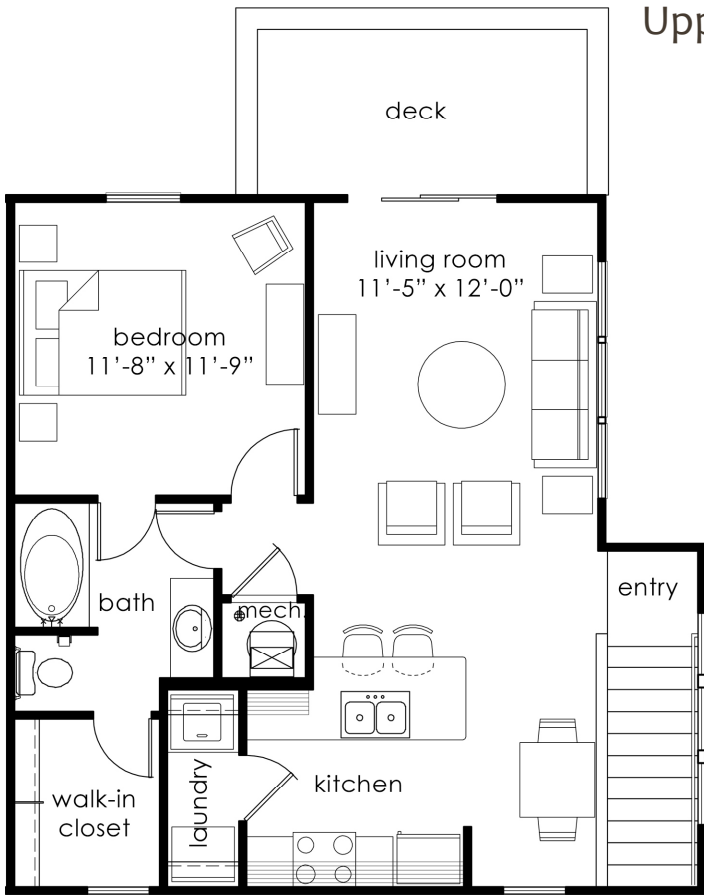

One Bedroom

The Juniper

Upper Level - above the clubhouse 777sq ft (approx)

This charming one-bedroom luxury apartment is located just above the clubhouse. It has many great qualities including an open floor plan, plenty of storage, a back porch and a conveniently placed laundry room.

The Juniper Floor plan Amenities:

- Open living
- Laundry room close to bedroom for Convenience
- Private porch
- Large Walk-in Closet
- Porcelain tile in Kitchen, bath and laundry
- Ceiling Fans in living room and bedroom
- Many windows for natural light