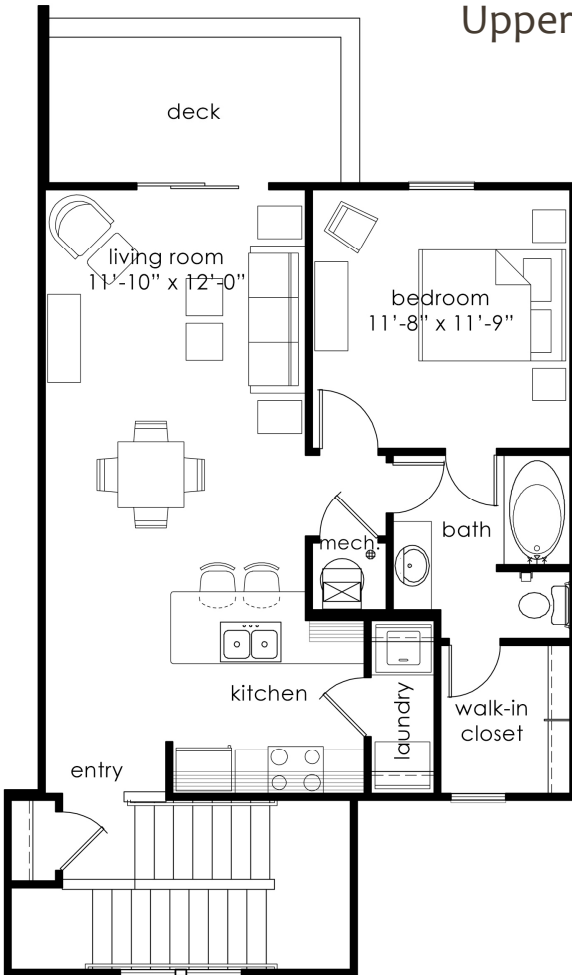

One Bedroom

The Willow

Upper Level - above the clubhouse 814 sq ft (approx)

This charming one-bedroom luxury apartment comes is located just above the clubhouse. It has many great qualities including an open floor plan, plenty of storage, a back porch and a conveniently placed laundry room.

The Willow Floor plan Amenities:

- Open living
- Laundry room close to bedroom for Convenience
- Private porch
- Large Walk-in Closet
- Porcelain tile in Kitchen, bath and laundry
- Ceiling Fans in living room and bedroom
- Many windows for natural light